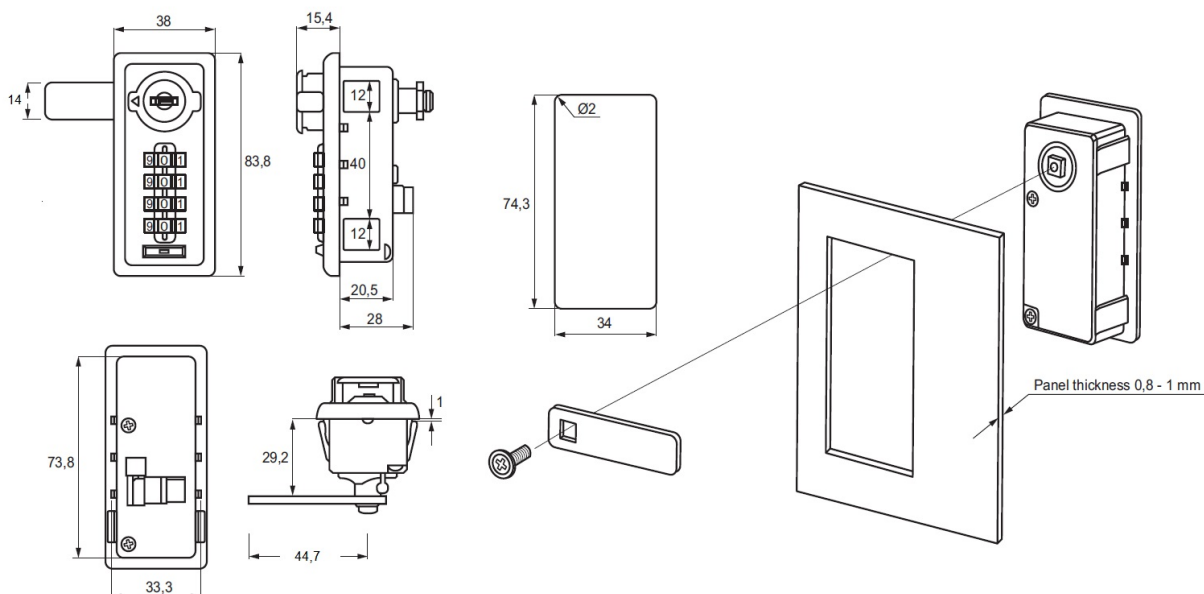

PRODUCT SHEET

Description:

Combi. Cam Lock M266,"Private"4-Digit, LH, 180DG,W/Scramble Function, Code Setting By Switch Button, w/Master Key &, Decoding Function, Black ABS Housing,Zamak Cylinder,Straight, Cam Plate, ce: 44,7mm, Master Key System D001, For Panel, Thickness 0,8-1mm

Item number:

14.08.606-0

Units	Box	Carton	HS Code	Barcode
Pcs.	1	25	8301300000	 5704866458177

SISO A/S

Mileparken 11
DK-2740 Skovlunde
Denmark
VAT: DK 24786013

Phone +45 45 830 900

www.siso.dk
siso@siso.dk

Danske Bank
Nytorv Branch
Copenhagen
SWIFT: DABADKKK

Account no.
4180 3112 112936
IBAN Account
DK7230003112112936